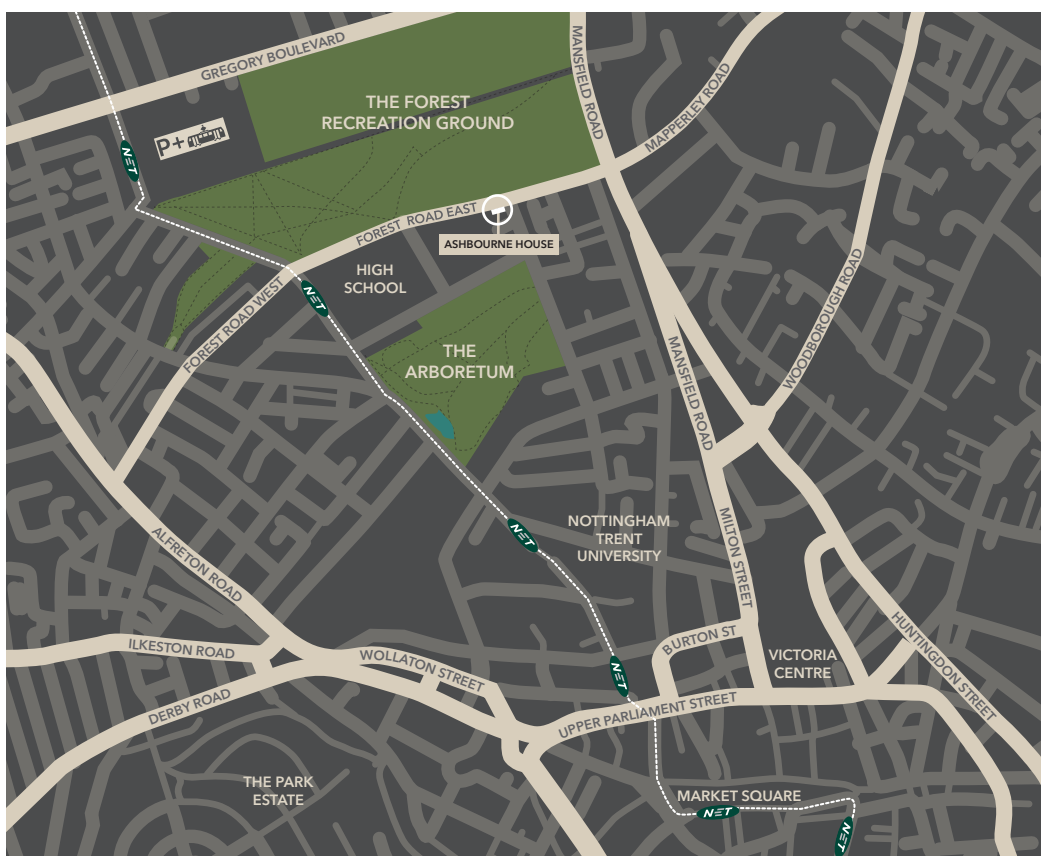

FROM THE M1

- Leave the M1 at junction 26 and follow signs for Nottingham city centre on the A610.
- After 2.7 miles, arrive at multi-carriageway ring road traffic lights and continue straight ahead on the A610 through multiple traffic lights.
- After approx. 1 mile, pass the Alma Pub (on left) and go over set of pedestrian lights.
- Turn left at next set of lights (near the Premier Convenience) into Forest Road West.
- At first set of traffic lights continue straight over tram line into Forest Road East.
- Pass Nottingham High School (on right).
- ASHBOURNE HOUSE is situated on the right opposite the cemetery.

BY TRAM - From any city centre stop take the tram out of Nottingham (in the direction of Phoenix Park). Get off at the High School stop and walk 5 minutes along Forest Road East to ASHBOURNE HOUSE.

BRAEMORE DIRECTIONS TO ASHBOURNEHOUSE