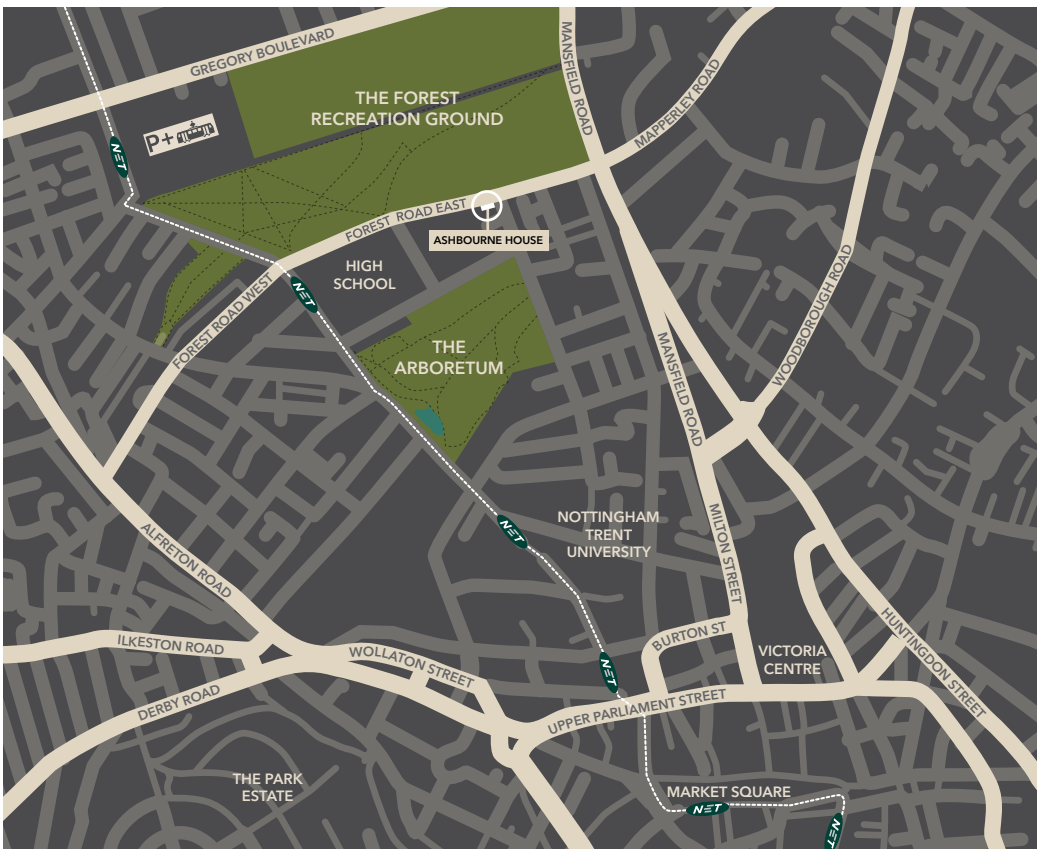

#### FROM THE M1

- Leave the M1 at junction 26 and follow signs for Nottingham city centre on the A610.
- After 2.7 miles, arrive at multi-carriageway ring road traffic lights and continue straight ahead on the A610 through multiple traffic lights.
- After approx. 1 mile, pass the Alma Pub (on left) and go over set of pedestrian lights.
- Turn left at next set of lights (between Premier Convenience shop and Dixy Chicken) into Forest Road West.
- At first set of traffic lights continue straight over tram line into Forest Road East.
- Pass Nottingham High School (on right).
- ASHBOURNE HOUSE is situated on the right opposite the cemetery.

[www.eastmidlandstrains.co.uk](http://www.eastmidlandstrains.co.uk) | [www.nottingham.openguides.org/?Nottingham\\_Train\\_Station](http://www.nottingham.openguides.org/?Nottingham_Train_Station)

**BY TRAM** - From any city centre stop take the tram out of Nottingham (in the direction of Phoenix Park). Get off at the High School stop and walk 5 minutes along Forest Road East to ASHBOURNE HOUSE.

# BRAEMORE DIRECTIONS TO ASHBOURNEHOUSE