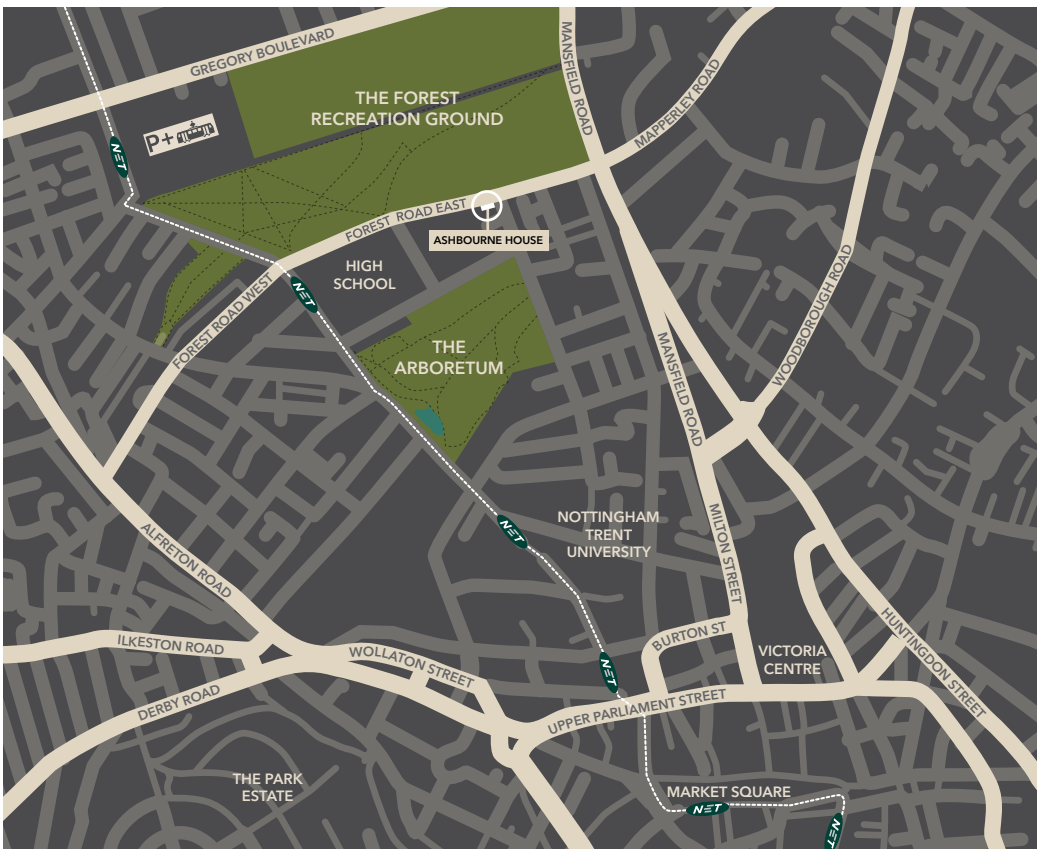

#### FROM THE M1

- Leave the M1 at junction 26 and follow signs for Nottingham city centre on the A610.
- After 2.7 miles, arrive at multi-carriageway ring road traffic lights and continue straight ahead on the A610 through multiple traffic lights.
- After approx. 1 mile, pass the Alma Pub (on left) and go over set of pedestrian lights.
- Turn left at next set of lights (between Premier Convenience shop & Texas Chicken) into Forest Road West.
- At first set of traffic lights continue straight over tram line into Forest Road East.
- Pass Nottingham High School (on right).
- ASHBOURNE HOUSE is situated on the right opposite the cemetery.

[www.eastmidlandstrains.co.uk](http://www.eastmidlandstrains.co.uk) | [www.nottingham.openguides.org/?Nottingham\\_Train\\_Station](http://www.nottingham.openguides.org/?Nottingham_Train_Station)

**BY TRAM** - From any city centre stop take the tram out of Nottingham (in the direction of Phoenix Park). Get off at the High School stop and walk 5 minutes along Forest Road East to ASHBOURNE HOUSE.

# BRAEMORE DIRECTIONS TO ASHBOURNEHOUSE